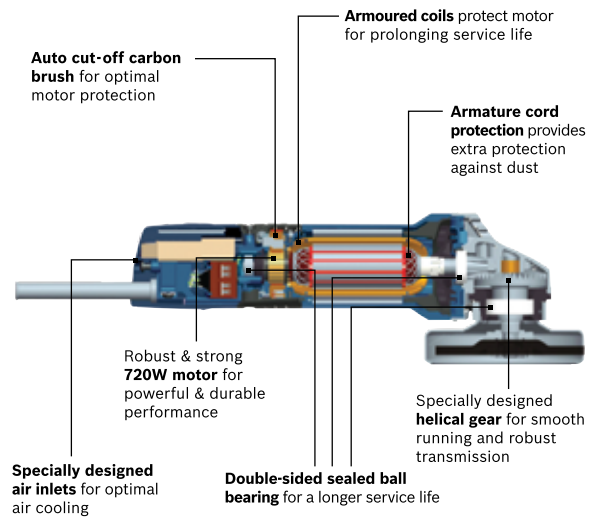

Slim and powerful in every hand.

NEW! High Torque 4" Angle Grinder GWS 7-100 T/ET Professional

A lot is expected from professionals. So it's only fair to demand the same from your power tools. The GWS 7-100 T/ET Angle Grinder is today's powerhouse of efficiency and design. A Ø56mm slim, fatigue-free grip and powerful 720W motor make tough jobs easy. In every way, the Bosch GWS 7-100 T/ET Professional puts power firmly and comfortably in your hand.

For professionals from professionals.

BOSCH

Invented for life

Puts power firmly and comfortably in your grip.

Product features

Product design

The Bosch GWS 7-100 T/ET Professional’s robust construction ensures maximum motor performance and service lifetime.

Best ergonomics : super slim Ø56mm grip

Delivers super grip comfort and fatigue-free usage

Applications

Durable and robust enough to complete tough applications such as masonry cutting

Small gear head penetrates deep into narrow areas, ensuring maximum versatility

Strong 720W motor with optimal airflow and cooling

Specially designed air inlets for optimal air cooling

Robust & strong 720W motor

Specifications	NEW! GWS 7-100 T	NEW! GWS 7-100 ET	GWS 7-100
Power input	720 W	720 W	720 W
No load speed	9300 r.p.m	2800-9300 r.p.m	11000 r.p.m.
Disc diameter	100 mm	100 mm	100 mm
Electronic speed control	-	Yes	-
Part number	0 601 388 6..	0 601 388 5..	0 601 388 0..
Net weight	1.5 kg	1.5 kg	1.5 kg